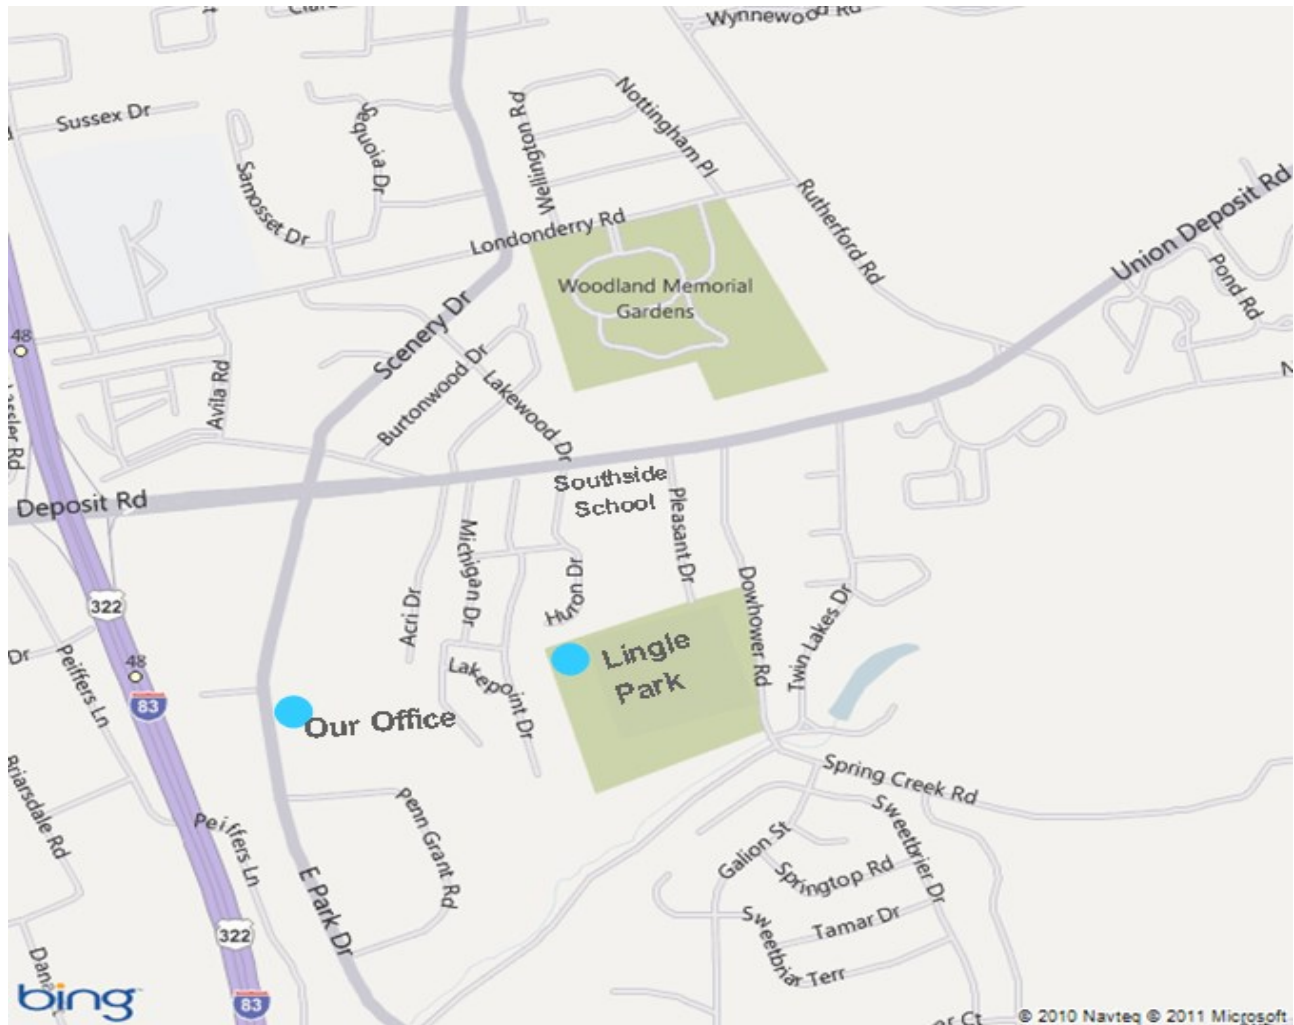

World Refugee Day

Saturday, June 25th, 2016

12pm to 5pm

at Lingle Park

(@ the end of Pleasant Drive, off Union Deposit Road)

Activities Include:

**An International Cook-off
Games and Prizes for All Ages
A Community Resource Fair
Free Food and Drinks
and Much More!**

To get to Lingle Park you must make one turn off of Union Deposit Road onto Pleasant Drive.

The park is located at the end of Pleasant Drive. As you can see on the map, it is very close to our office.

The nearest landmark to Lingle Park on Union Deposit Road is Southside Elementary School, also marked on the map.